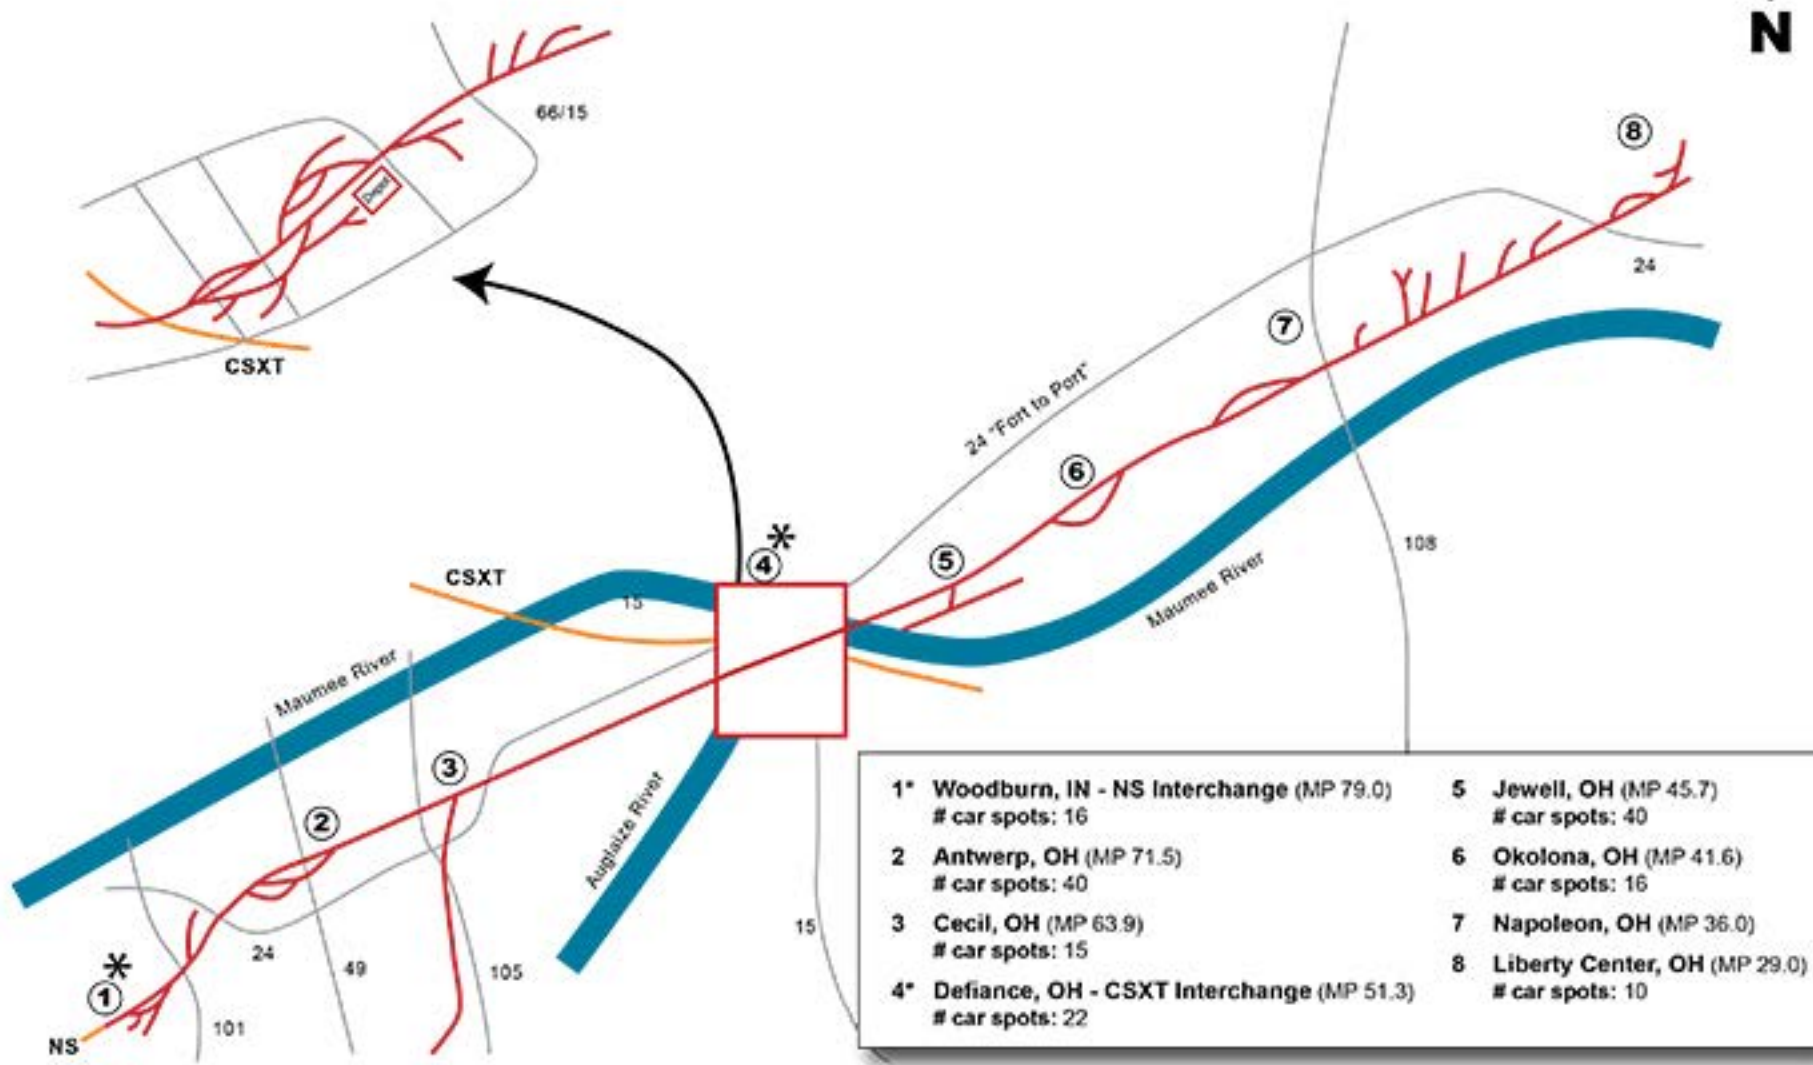

Michigan Southern Railroad Company d/b/a Napoleon, Defiance & Western Railway

1* Woodburn, IN - NS Interchange (MP 79.0) # car spots: 16	5 Jewell, OH (MP 45.7) # car spots: 40
2 Antwerp, OH (MP 71.5) # car spots: 40	6 Okolona, OH (MP 41.6) # car spots: 16
3 Cecil, OH (MP 63.9) # car spots: 15	7 Napoleon, OH (MP 36.0)
4* Defiance, OH - CSXT Interchange (MP 51.3) # car spots: 22	8 Liberty Center, OH (MP 29.0) # car spots: 10